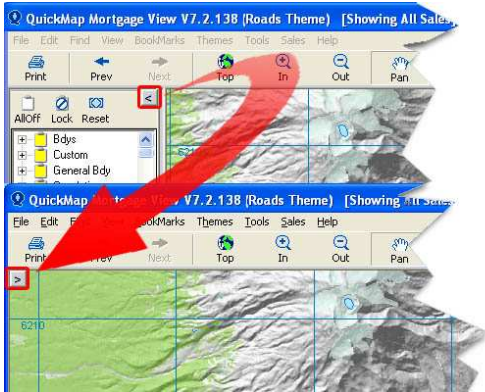

QuickMap August 09 Upgrade

To install the **August 09** update, **V7.2.138**, insert the disk into your CD-ROM and run **Setup.exe**.

New Feature

Make your map full screen - Hide your Layers Control Panel by double clicking on the arrow.

A single click on the arrow will return the panel to the screen.

To use this feature, the Windows have to be docked (**View, Dock Windows**)

View the **QuickMap Presentation** from the recent Property Institute Conference. <http://quickmap.co.nz/>

A member of REINZ? You may be interested in our next release of QuickMap® SalesView. You can -

- Import **REINZ sales** into SalesView. This will allow you to update sales daily.
- Generate an estimate house value with **House Valuer**.
- Include **house photos** for both recent sales and properties currently on the market.

Contact us for a **Free Demo**. You must be a member of REINZ. Offer is valid till the end of August 2009.

QuickMap®
Custom Software Ltd

SalesView

Your Complete **PROPERTY INFORMATION** Solution

"All with a single mouse click"
Generate comprehensive Property Reports which include House Valuer and house photos for both recent sales and properties currently on the market.
We **guarantee** QuickMap® SalesView will reduce your overheads and inspire client confidence with leading edge outputs.
Now is the time to:
Start working smarter
Improve your outputs
Reduce your overheads
with QuickMap® SalesView
From **\$21.15 +gst per week**